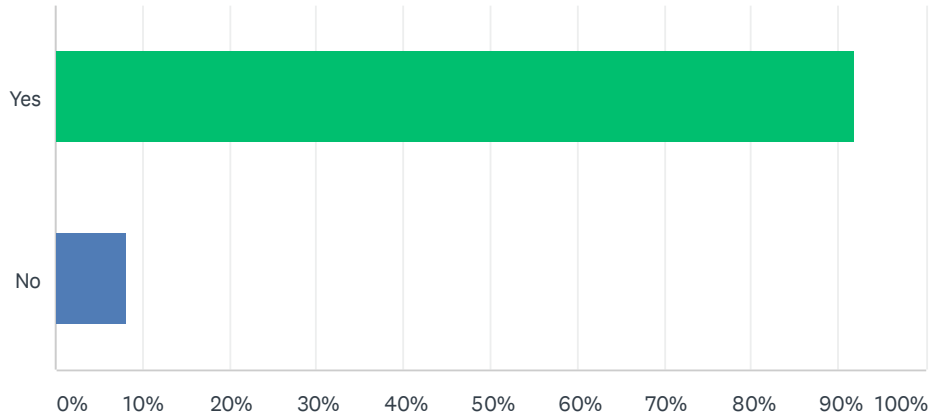

Q1 I support the Epworth Splash Pad Project

Answered: 295 Skipped: 0

ANSWER CHOICES	RESPONSES	
Yes	91.86%	271
No	8.14%	24
TOTAL		295